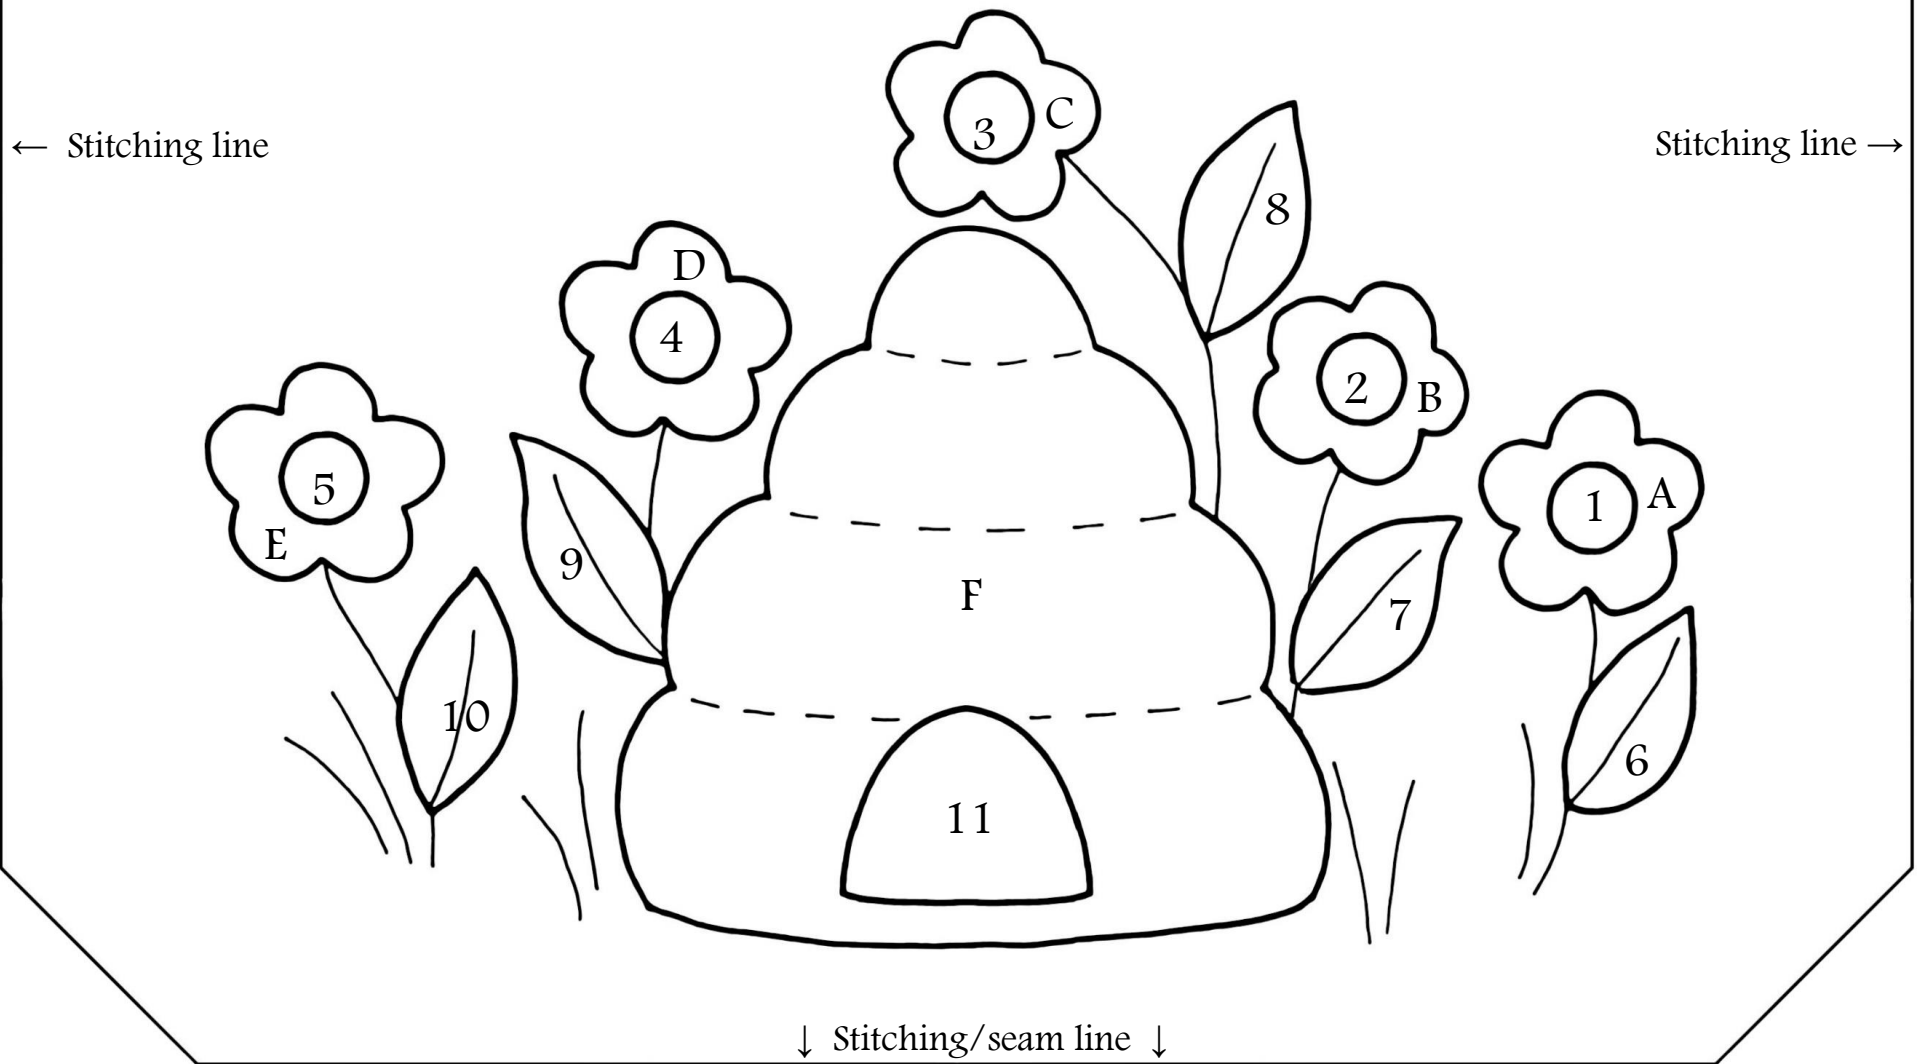

Prairie Grove Peddler
Random Acts of Kindness

Honey Bees Table Mat

Honey Bees Table Mat
Finished size-
Approximately 9-3/4" x 18"

Tracing Pattern

Random Acts of Kindness
A Free Download Appliqué Pattern
to make and share with friends
Trace and label each piece.

Honey Bees Table Mat

Approximately 9-3/4" x 18"

Wool Tweed fabrics we used:

- 9618-81 Aquamarine- background
- 9618-89 Paprika- flowers
- 9618-03 Buttercup- flower center
- 9618-30 Honey- bee skep
- 9618-44 Green-leaves
- 9618-73 Caramel-door

Pearl cotton #8 in green

And

JAB prairie bee buttons- #1215.T

Placing Pattern

Random Acts of Kindness
A Free Download Appliqué Pattern
to make and share with friends
Place the letters first
Then the numbers