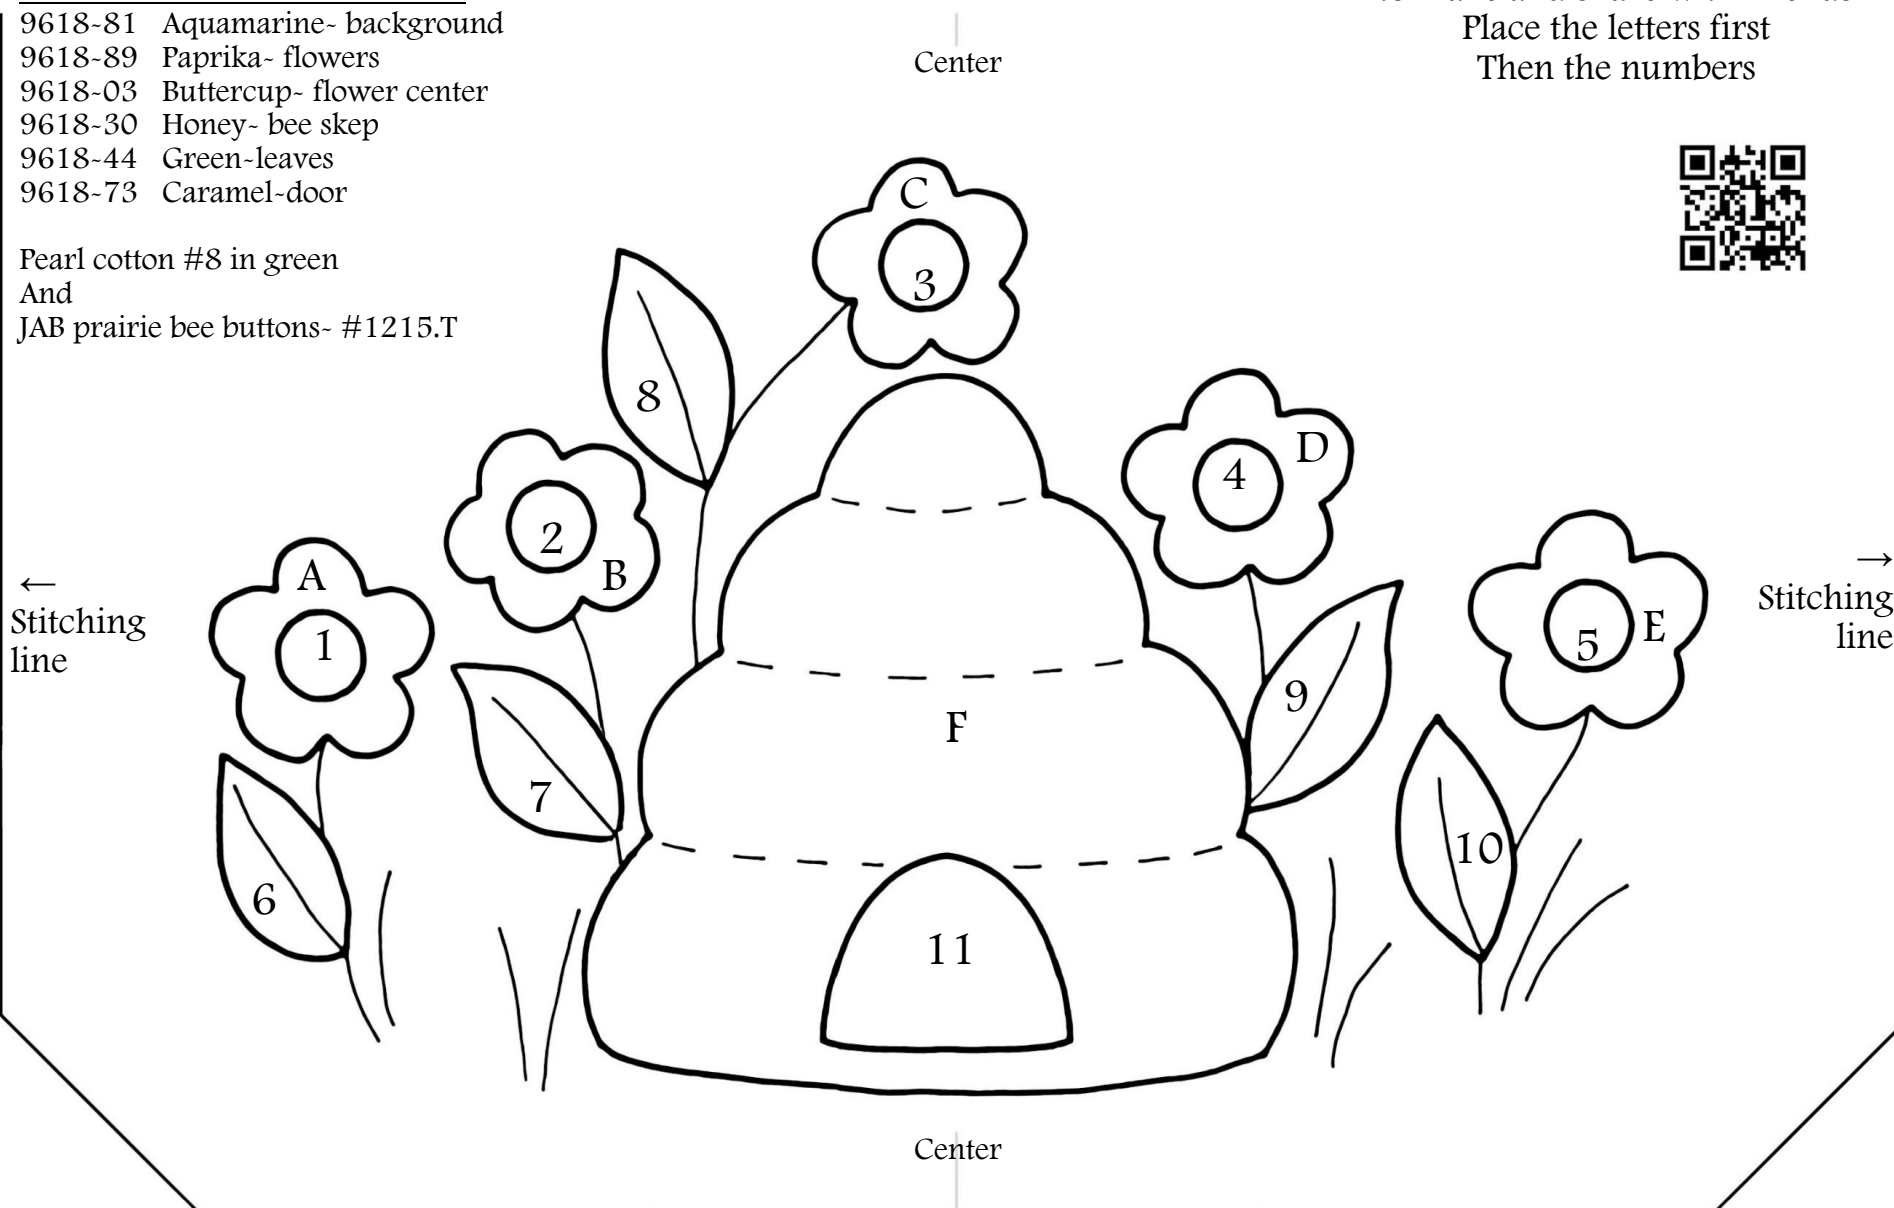

Prairie Grove Peddler
Random Acts of Kindness

Bee Skep Table Mat
www.prairiegrovepeddler.com

Bee Skep Table Mat
Finished size-
Approximately 9-3/4" x 18"

Tracing Pattern

Random Acts of Kindness
A Free Download Appliqué Pattern
to make and share with friends
Trace and label each piece.

Bee Skep Table Mat

Approximately 9-3/4" x 18"

Wool Tweed fabrics we used:

- 9618-81 Aquamarine- background
- 9618-89 Paprika- flowers
- 9618-03 Buttercup- flower center
- 9618-30 Honey- bee skep
- 9618-44 Green-leaves
- 9618-73 Caramel-door

↑ This is the Stitching/ seam line. ↑
Keep this line 1/4" from the edge of your fabric.

For more Table Mat designs-
www.prairiegrovepeddler.com