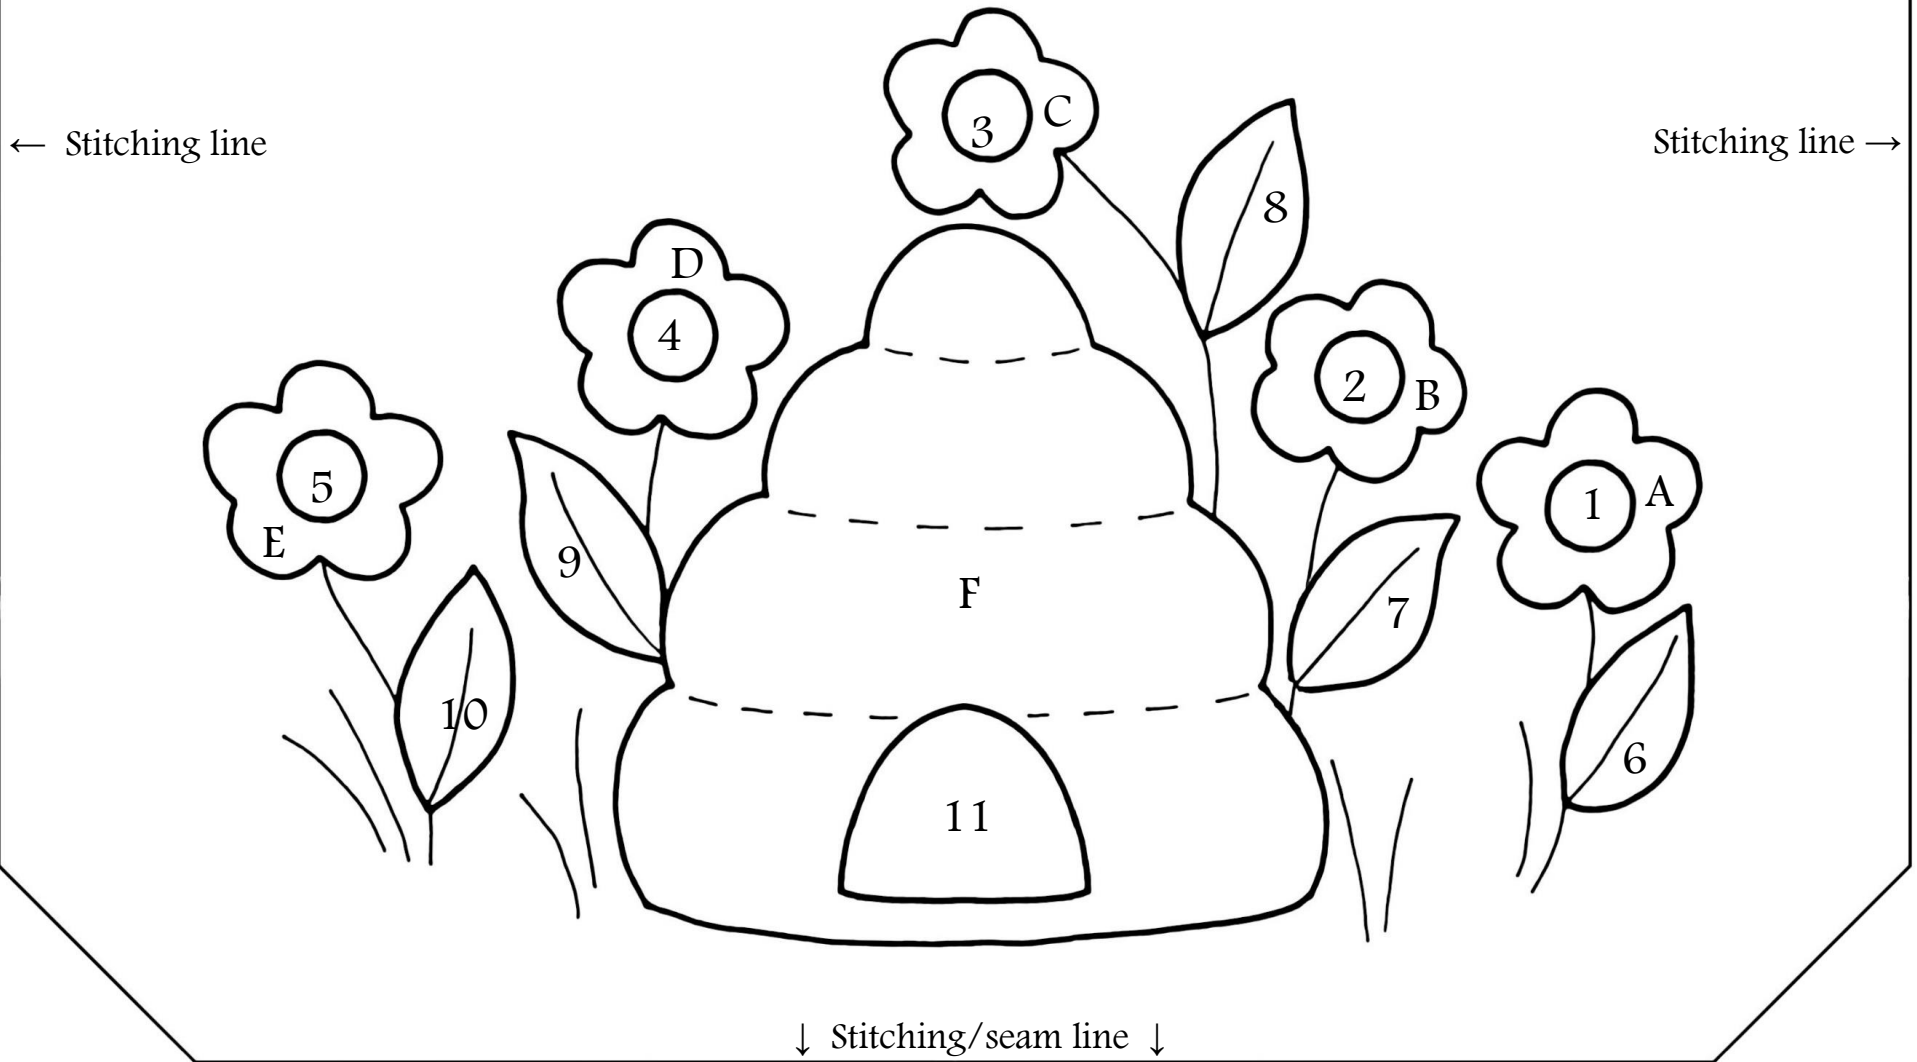

Prairie Grove Peddler
Random Acts of Kindness

Bee Skep Table Mat
www.prairiegrovepeddler.com

Bee Skep Table Mat
Finished size-
Approximately 9-3/4" x 18"

Tracing Pattern

Random Acts of Kindness
A Free Download Appliqué Pattern
to make and share with friends
Trace and label each piece.

Bee Skep Table Mat

Approximately 9-3/4" x 18"

Wool Tweed fabrics we used:

- 9618-81 Aquamarine- background
- 9618-89 Paprika- flowers
- 9618-03 Buttercup- flower center
- 9618-30 Honey- bee skep
- 9618-44 Green-leaves
- 9618-73 Caramel-door

↑ This is the Stitching/ seam line. ↑
Keep this line 1/4" from the edge of your fabric.

For more Table Mat designs-
www.prairiegrovepeddler.com